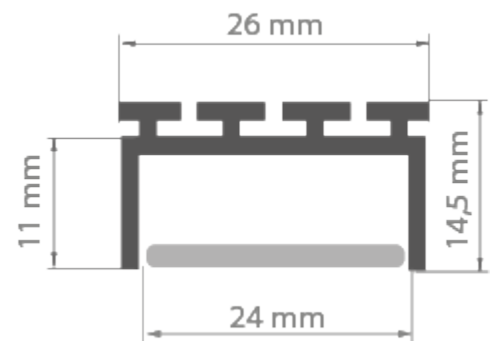

C0758ANODA_1	Silver anodized	1000 mm
C0758ANODA_2	Silver anodized	2000 mm
C0758ANODA_3	Silver anodized	3000 mm

**RELATED PRODUCTS****COVERS**

Ref: 17042

Ref: 17032V1

Ref: 17022

Ref: 17011

END CAPS

Ref: 24281